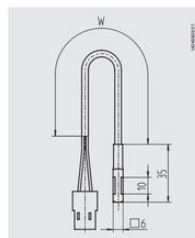

Model TF44 with connector