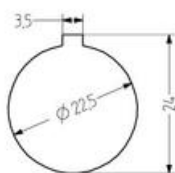

Temperaturområde fra	-25 °C
Temperaturområde til	60 °C
Vægt	30 g
Forsyningsspænding AC/DC min	10 V
Antal toner	2 pc
Forsyningsspænding AC/DC max	24 V
Nominel strøm min.	0,04 A
Koblingsklemme	2,5 mm²
Lydniveau min	65 dB
Tonefrekvens max	3500 Hz
Kabel indgang	Terminal
Antal tilvalgsmoduler	0 pc
Diameter	30 mm

Tone table

Line	W	dB
X	X	padding tone
X	X	audio channel tone

ESK

Distance (m)	Sound pressure dB (A)																				
1	65	70	75	80	85	90	92	94	96	98	100	102	104	106	108	110	112	114	116	118	120
2	59	64	69	74	79	84	86	88	90	92	94	96	98	100	102	104	106	108	110	112	114
3	55	60	65	70	75	80	82	84	86	88	90	92	94	96	98	100	102	104	106	108	110
5	51	56	61	66	71	76	78	80	82	84	86	88	90	92	94	96	98	100	102	104	106
10	45	50	55	60	65	70	72	74	76	78	80	82	84	86	88	90	92	94	96	98	100
20	39	44	49	54	59	64	66	68	70	72	74	76	78	80	82	84	86	88	90	92	94
30	35	40	45	50	55	60	62	64	66	68	70	72	74	76	78	80	82	84	86	88	90
50	31	36	41	46	51	56	58	60	62	64	66	68	70	72	74	76	78	80	82	84	86
100																					
200																					
500